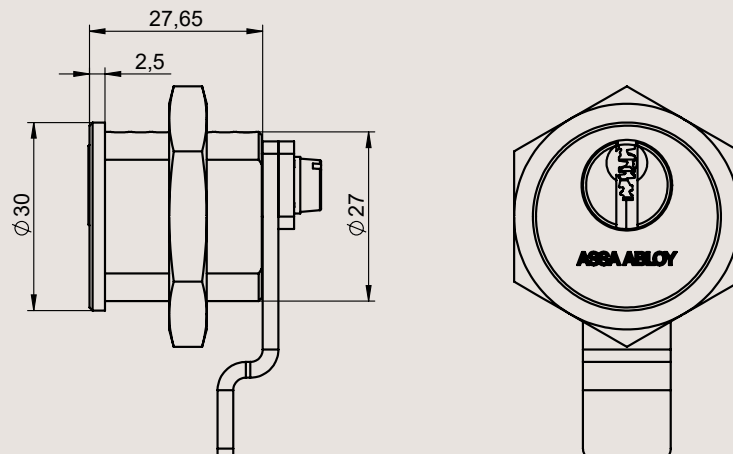

### Technical data and features

<b>Security</b>	EN 1303:2015 tested, 1 6 – B – C 6 0
<b>Attack resistance</b>	Anti-pick Anti-bump (for MKS consult your master key specialist)
<b>Keying</b>	Sawn key design Master key system (MKS) Keyed alike (KA) Keyed to differ (KD)
<b>Number of keys</b>	MKS and KA: according to order; KD: 3
<b>Max. number of effective key differs</b>	144,729
<b>Max. number of MKS profiles</b>	63
<b>Number of pins</b>	6
<b>Raw material</b>	Brass
<b>Finish</b>	Satin Nickel
<b>Dimensions</b>	Face diameter: 30 mm Body diameter: 27 mm, laterally flattened to 20 mm
<b>Weight</b>	210 g

Dimensions in mm

ASSA ABLOY  
Opening Solutions EMEA  
Mechanical Security  
Solutions  
Dukes Court  
Dukes Street  
Woking  
GU21 5BH  
United Kingdom  
assaabloy.com